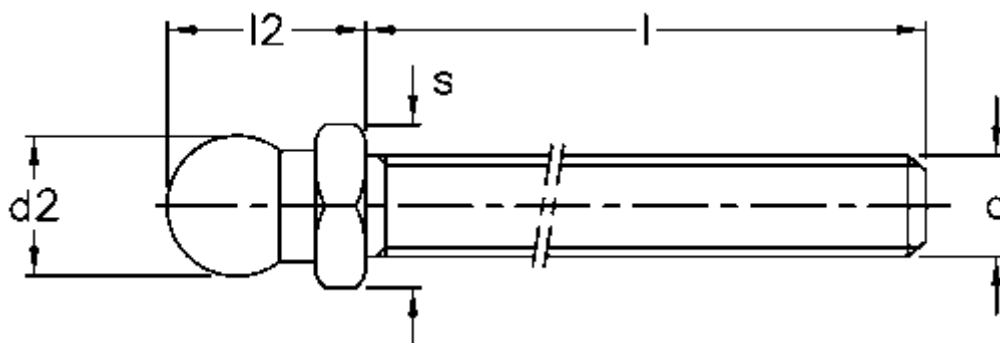

Article number: 2310322231

Description: E+G Threaded stem, SST Stainless steel
SM-SST-14-M10x98

Measures

$d = M10$

$d_2 = 13.9$

$l = 98$

$l_2 = 20$

$s = 14$